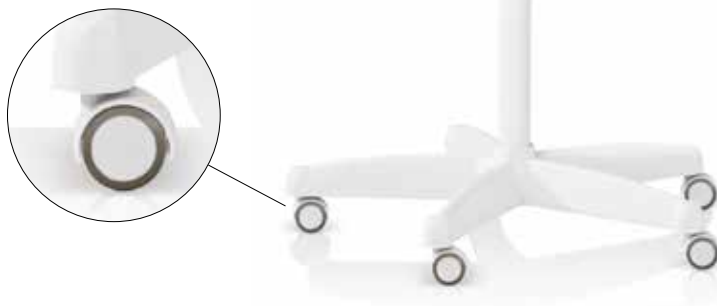

370.082
5D LED AIR TOUCH
Lampe loupe professionnelle
Professional magnifier lamp

€ 98,50
5x6pcs

Loupe 5 dioptries
Lampe led à lumière chaude et froide
(3000k - 6000k)
Touches de réglage et allumage « tactile »
Tête orientable à 360°
Couvercle de protection de la loupe
Serre-joint inclus

5-Diopter lens
Led lamp with warm and cool light
(3000k - 6000k)
On/off and adjustment touch keys
360° Rotatable head
Protective lens cover
Clamp supplied

La Loupe 5d Air Touch, est une loupe de table de 5 dioptries. La lampe LED est équipée d'un couvercle de protection et de touches tactiles pratiques permettant de sélectionner différents types de lumière (chaude ou froide) et luminosité. La tête de la lampe peut pivoter à 360 degrés.

The 5D Led Air Touch is a table magnifying glass with a 5-diopter lens. The LED lamp has a protective cover and handy touch controls, thanks to which it is possible to select different types of warm or cool light and brightness. The lamp head can turn through 360 degrees.

Ø cm 12,7 lampe loupe -
magnifier lamp
12 watt
100-240V~ 50/60 Hz

LED LIGHT

370.083
€ 74,90

Pied pour lampe loupe 5D Led Air Touch
Roulettes en caoutchouc
silencieuses et anti-rayures

5D Led Air Touch stand
Silent rubber wheels
and anti-scratch