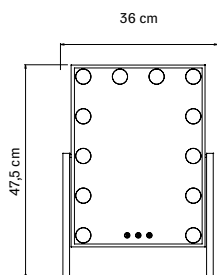

375.268
MAKE UP SCHOOL
Miroir de maquillage
Make-up mirror
€ 99,00
10X12pcs

Miroir haute définition
Structure en métal blanc
Bouton tactile pour lumière chaude/naturelle/froide
Bouton tactile pour modifier la luminosité
Rotation miroir à 360°

High-definition mirror
White metal frame
Touch button for warm/natural/cool light
Touch button to change the brightness
360° mirror rotation

Led 60-80LM
6500°/3500°±500°K
12V/1A

375.267
MAKE UP STUDIO
Miroir de maquillage
Make-up mirror
€ 199,00
10X12pcs

Miroir haute définition
Structure en aluminium avec base blanche
Bouton tactile pour lumière chaude/naturelle/froide
Bouton tactile pour modifier la luminosité.

High-definition mirror
Aluminum frame with white base
Touch button for warm/natural/cool light
Touch button to change the brightness

Led 24-26LM
6500°/3500°±500°K
12V/2A
65x14x55 h cm

371.304
Trolley à maquillage de table
Trolley make up for table
€ 399,00
10X6pcs

Miroir avec 6 lampes led de 1 watt
Compartiment central divisé en 8 espaces
2 volets coulissants
Verrouillable
Roues pivotantes à 360°

Mirror with six 1 watt lights
8-section central compartment, 2 pull-out flaps
Lock with key
Swivel wheels

3000° K
220-240V~50 Hz 2006 watt
cm 44x27x46 h