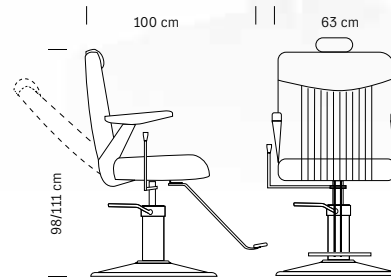

HAIR MAIORCA

Fauteuil de barbier

Barber chair

370.790 Noir / Black

370.791 Grs / Grey

€ 690,00

Structure chromée
Revêtu en simili cuir
Appuie-tête réglable
Levier pour régler le dossier
Base ronde en acier

Chromed frame
Sky eco-leather upholstery
Lever reclines the backrest
Upholstered flapping foot-rest
Adjustable headrest
Round, steel base

cm 63x100x98/111 h (max)