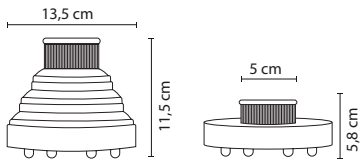

Pratique et rapide à monter, il est équipé d'une capsule dans laquelle verser des huiles essentielles ou restructurantes pour cheveux qui seront vaporisées pendant l'utilisation de l'appareil. Le diffuseur est garanti également à hautes températures.

Practical and quick to assemble, it contains a capsule where essential oil or products for damaged hair can be inserted to be vaporised during use. The diffuser is also guaranteed against high temperatures.

400.719 € 9,20
Diffuseur silicon rose
Silicon diffuser pink
5X48pcs MIX