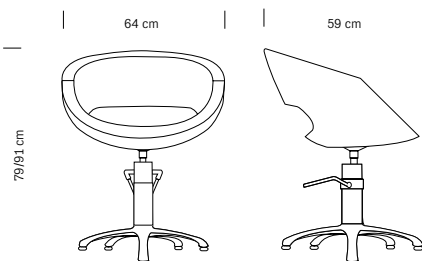

Queen, un fauteuil aux lignes nettes, assise et dossier séparés en mousse de polyuréthane. Revêtu en simili cuir noir, élégant et facile à nettoyer, les bases en aluminium sont pivotantes et équipées de pompe hydraulique et frein. Un design rationnel qui s'adapte à tous les salons modernes et fonctionnels.

Queen, a chair with distinctive lines, has back and seat consisting of separate polyurethane foam sections. Upholstered in elegant, easy-clean black eco-leather, it has aluminium swivel bases with hydraulic pump and brake. Its rational styling fits well into interiors with a modern, functional design scheme.