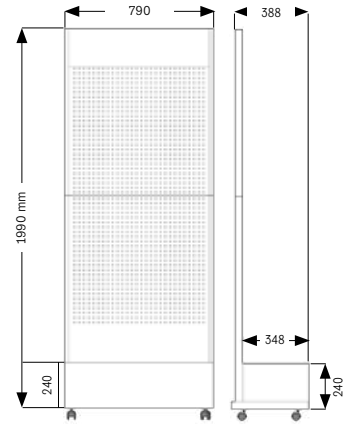

PRÉSENTOIRS DISPLAYS

375.100

Présentoir double face
Double-sided display

€ 385,00

10x4pcs

Structure en métal peint
Personnalisable
Hauteur réglable

*Coated metal structure
Customizable graphics area
Adjustable-height feet*

375.101

Présentoir mural multi-usages
Multi-use wall display

€ 659,00

10x4pcs

Structure en métal peint
Personnalisable
4 roues – 2 arrière avec frein
3 étagères larges avec
porte-étiquettes à clipser
20 crochets longs

*Coated metal structure
Customizable graphics area
4 wheels - rear 2 with stoppers
3 wide shelves with price strips
20 long hooks*

375.104

Présentoir mural multi-usages
à crochets uniquement
*Multi-use wall display
(hooks only)*

€ 495,00

10x4pcs

Structure en métal peint
Personnalisable
4 roues – 2 roues arrières avec frein
50 crochets longs

*Coated metal structure
Customizable graphics area
4 wheels - rear 2 with stoppers
50 long hooks*

Étiquette amovible
Removable sticker

375.106 Regea
375.107 Sthauer
375.108 Beauty & Waxing
375.109 Hair care
375.110 Prosafe & Proinox
375.111 Nail System

€ 16,50

cm 50X15 h