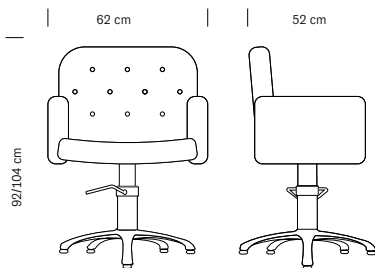

Liberty est un fauteuil unique grâce à son grand dossier capitonné et aux clous revêtus du même matériau que le fauteuil. Liberty est parfait pour tout salon qui veut se présenter de manière raffinée et avec un style exceptionnel. Base ronde ou carrée ou pied pivotant en aluminium à cinq branches avec pompe pneumatique et frein.

The Liberty chair's unique design features a large back with distinctive button-tufting and studs finished with the same material as the chair. Liberty is perfect for every salon wishing to create an image of refinement and style. Available with round, square or five-spoke aluminium base, both swivel and with hydraulic pump and brake.