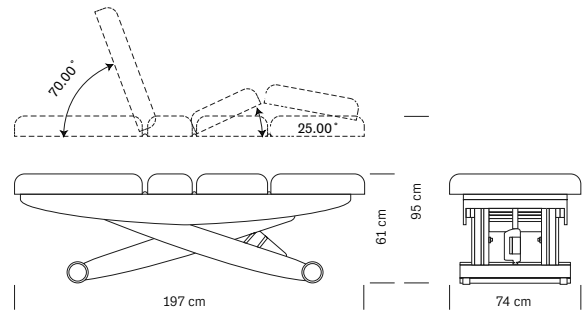

376.001
COLONIAL WOOD SPA

Lit électrique 3 moteurs
Electric massage 3-motor bed

€ 2.990,00

Réglage électrique de la hauteur,
du dossier et du repose-jambes
Coussin et orifice visage
Base avec lumières LED
Finition en bois
Revêtu en sky blanc
Capacité de charge: 175 Kg

*Power-operated back and leg-rest
height adjustment
Pillow with face cradle
Base with Led lights
Wood finish
White sky upholstery
Maximum load capacity: 175 Kg*

300 watt
220-240V~50/60 Hz
Poids - *Weight*: 89 Kg
cm 197x74x61/95 h

*Réglage électrique du dossier
et du repose-jambes
Electrical back and
Leg-rest adjustment*