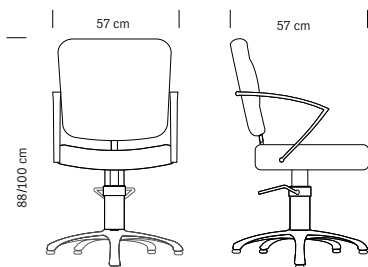

375.030
€ 499,00

Base carrée
Square base

375.031
€ 499,00

Base ronde
Round base

370.043
€ 419,00

Base en étoile
Star-shaped base