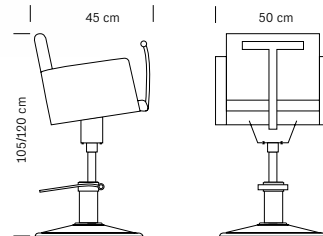

370.754
ROUND
Repose-pieds
Foot-rest
€ 65,90

Structure chromée
Chromed frame
cm 33,5x20,5x19 h