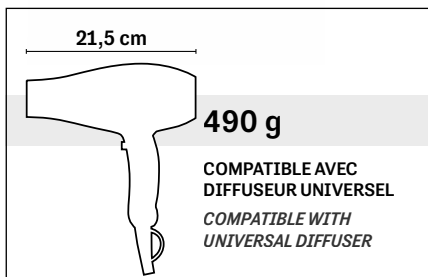

Moteur AC Light longue durée

Ultra-léger et ergonomique

2 vitesses

3 températures

Touche air froid

Cordon d'alimentation 2,8 m

Light, extended-use AC motor

Ultralight and ergonomic

2 speeds

3 temperatures

Cool shot

2.8 m cord

2100 watt

220-240V~ 50/60 Hz

poids/weight 490 g

cm 21,5x21h Ø 8

STHAUER
Luxury Styler***A professional, ultralight motor = more time spent behind the chair!***

The Levante 380 professional range of hair dryers is captivating for both its shape and colours. Perfect for both men's and women's hair salons, its ergonomic shape ensures the right weight balance, making it an extremely powerful yet lightweight tool.