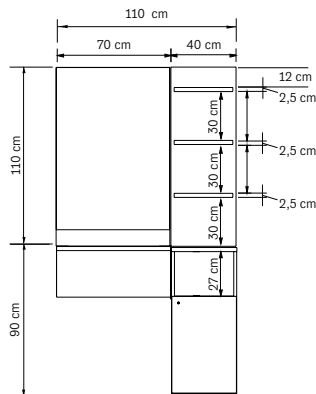

* Portes montables avec ouverture à droite ou à gauche. Plateau hydrofuge.
Doors can be mounted opening to the left or right. Water repellent top.