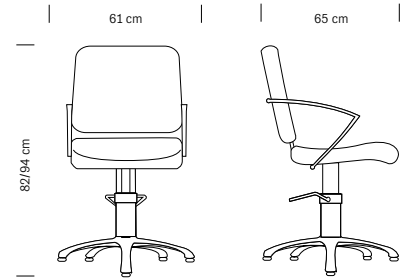

HAIR SQUARE

Fauteuil de coiffure
Hairdressing chair

Structure chromée
Tissu en simili cuir noir

Chromed frame
Black sky eco-leather upholstery

cm 61X65X82/94 (max) h