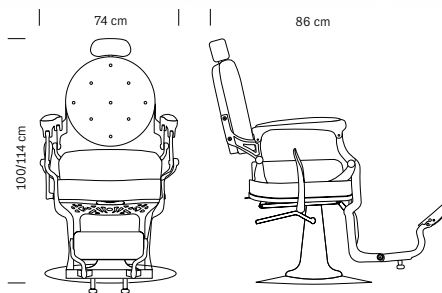

*Chromed frame
Adjustable headrest
Sky eco-leather upholstered
frame, back and seat
Manual lever reclines the backrest
Upholstered flapping foot-rest
Round base*

cm 74x86x100/114 h (max)

370.763

370.764

HAIR MUSTANG