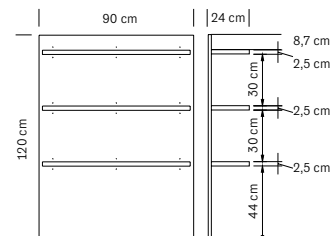

* Plateau hydrofuge
Water repellent top

*
375.248 € 870,00
Meuble de service avec
lavabo (COM.040) et
mitigeur (375.256)
Service unit with sink
(COM.040) and mixer
375.256
cm 90x46x90 h

*
375.249 € 870,00
Meuble de service avec
lavabo (COM.040) et
mitigeur (375.256)
Service unit with sink
(COM.040) and mixer
375.256
cm 90x46x90 h

*
375.246 € 595,00
Meuble de service
Service unit
cm 90x46x90 h

*
375.247 € 595,00
Meuble de service
Service unit
cm 90x46x90 h

375.250 € 275,00
Présentoir mura
avec tablettes
Wall display with shelves
cm 90x23,8x120 h

375.251 € 275,00
Présentoir mural
avec tablettes
Wall display with shelves
cm 90x23,8x120 h