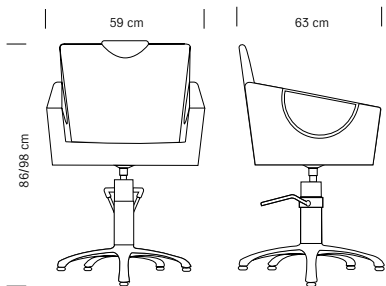

cm 59x63x86/98 h (max)

375.038
€ 630,00

Base carrée
Square base

375.039
€ 630,00

Base ronde
Round base

370.588
€ 560,00

Base en étoile
Star-shaped base

HAIR ASTRA BLACK