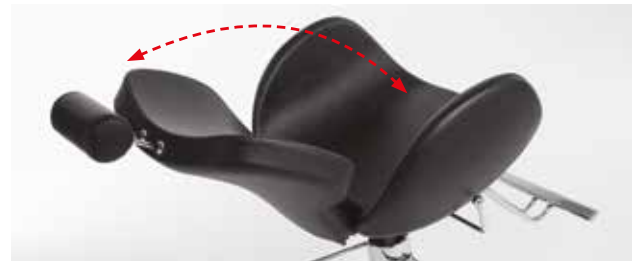

Sky eco-leather upholstery

Chromed footrest

Adjustable headrest

Reclining back

cm 61x66x84/100 h (max) h

375.056

375.057

PEDICURE SERVICE