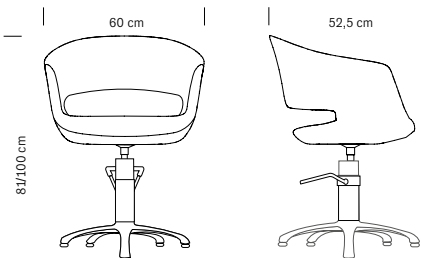

Le fauteuil Stylo est un mélange parfait entre style et design minimaliste. La chaise et le dossier sont larges et ronds pour un confort parfait. Revêtu en simili cuir noir Base ronde ou carrée ou pied pivotant en aluminium à cinq branches avec pompe pneumatique et frein.

The Stylo chair is a perfect blend of style and minimalist design. The large, rounded seat and back guarantee total comfort and the modern-line. Black sky eco-leather upholstery. Available with round, square or five-spoke aluminium base, swivel with hydraulic pump and brake.