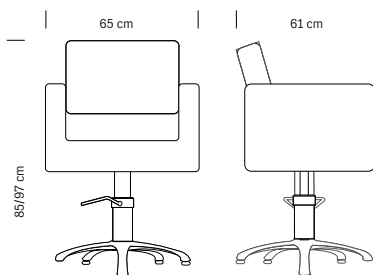

King, un fauteuil aux lignes solides, dossier et assise séparés en mousse de polyuréthane. Revêtu en simili cuir noir, élégant et facile à nettoyer, les bases en aluminium sont pivotantes et équipées de pompe hydraulique et frein. Les lignes rationnelles sont idéales pour des contextes modernes et fonctionnels.

King, a chair with distinctive lines, has back and seat consisting of separate polyurethane foam sections. Upholstered in elegant, easy-clean black eco-leather, it has aluminium swivel bases with hydraulic pump and brake. Its rational styling fits well into interiors with a modern, functional design scheme.