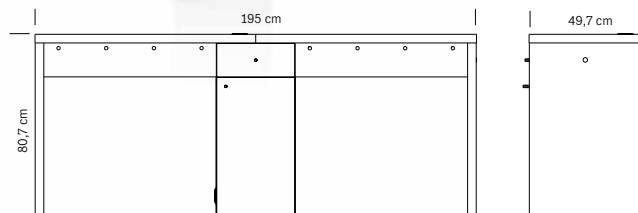

375.253
NAIL STATION ACQUA EXPO
Table manucure mélaminé blanc
Manicure table in white laminate

€ 965,00

Structure en bois
Avec passe-câbles

Wooden structure
With holes for cable ducting

cm 120x49,7x125 h

375.254
NAIL STATION ACQUA DUO
Table manucure mélaminé blanc
Manicure table in white laminate

€ 1.365,00

Structure en bois
Avec passe-câbles

Wooden structure
With holes for cable ducting

cm 195x49,7x80,7 h