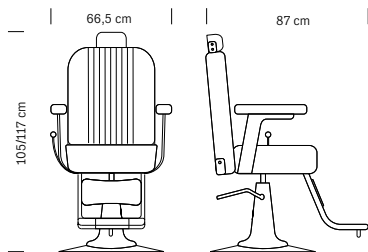

375.049
HAIR MALAGA
Fauteuil de barbier
Barber chair

€ 840,00

Structure chromée
Revêtu en simili cuir
Appuie-tête réglable
Levier pour régler le dossier
Base ronde en acier

Chromed frame
Black sky eco-leather upholstery
Adjustable headrest
Lever reclines the backrest
Round base steel

cm 51x47x101/115 h (max)