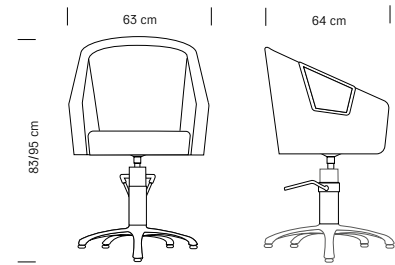

HAIR ASTRA BLACK

Fauteuil de coiffure
Hairdressing chair

Structure chromée
Tissu en simili cuir noir

Chromed frame
Black sky eco-leather upholstery

cm 63x64x83/95 h (max)

375.054
€ 695,00

Base carrée
Square base