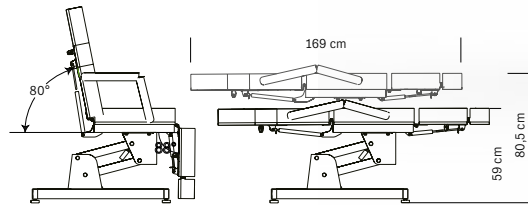

**370.055
TEKNO STUDIO PEDICURE**

€ 1.420,00

10x4pcs

Fauteuil pédicure en similicuir blanc
Réglage électrique de la hauteur
Réglage manuel du dossier
Repose-jambes réglable séparément
Charge maximale : 175 kg

*Pedicure chair in white sky faux leather
Electric height adjustment
Manual back adjustment
Separately adjustable leg rests
Max. capacity: 175 kg*

220-240V~50/60Hz - 300 W
Poids - Weight: 54 Kg
cm 199x74x51/65,5/90,5 h