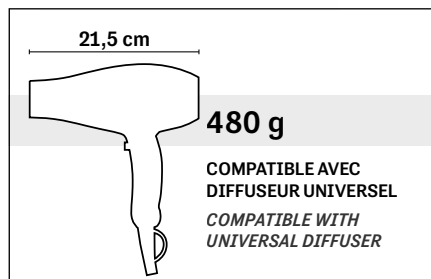

Maestro

ITALIAN CONCEPT  **480**

402.082

402.081

402.080

MAESTRO 480
 Sèche-cheveux professionnel
Professional hair dryer
402.080 White platinum
402.081 Blu platinum
402.082 Grey platinum

€ 42,50

10X36pcs MIX
 15X72pcs MIX

2200 watt Turbo
 220-240V~ 50/60 Hz
 poids/weight 480 g
 cm 21,5x21h Ø 8

STHAUER
Luxury Styler

The powerful, elegant hair dryer!

With its elegant polished metallic colours, Maestro 480 is perfect for both men's and women's salons. The powerful, top-performance motor supplies 2200 Watts of power, guaranteeing a high number of hours of salon use, with an optimum weight for styling work. The grille coated in tourmaline-ceramic will not damage hair. The front end of the dryer is shaped for use with all universal diffusers.