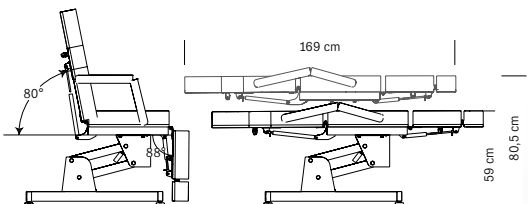

370.059

TEKNO STUDIO BED

Lit électrique 1 moteur

Electric massage 1-motor bed

€ 1.325,00

10x4pcs

Lit deux articulations

Réglage électrique de la hauteur

Réglage manuel du dossier

Réglage manuel du repose-pieds

Revêtement en similicuir blanc

Charge maximale : 175 kg

Bed with two joints

Electric height adjustment

Manual back adjustment

Manual foot rest adjustment

Upholstered in white sky faux leather

Max. capacity: 175 kg

220-240V~50/60Hz - 300 W

Poids - Weight: 54 Kg

cm 199x74x51/59/80,5 h