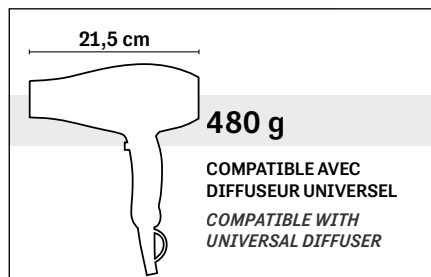

MAESTRO 480
Sèche-cheveux professionnel
Professional hair dryer

402.080 White platinum
402.081 Blu platinum
402.082 Grey platinum

€ 42,90

10X24pcs

Moteur professionnel AC Light
longue durée de vie
Ultra léger et ergonomique
Grilles recouvertes en tourmaline
Cordon 2,8 m
Moteur à 2 vitesses
Trois températures
Touche d'air froid instantané

*Professional AC Light long-life motor
Ultralight and user-friendly
Grids coated in tourmaline ceramic
2.8 m cable
Two speeds
Three temperatures
Cold shot*

2200 watt Turbo
220-240V~ 50/60 Hz
poids/weight 480 g
cm 21,5x21h Ø 8