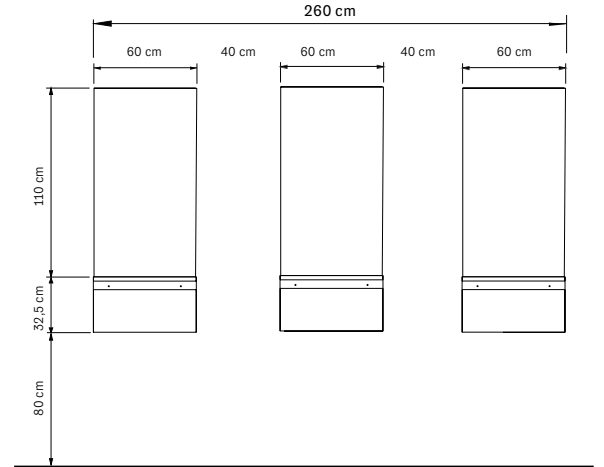

SOLUTIONS MODULAIRES
MODULAR SOLUTIONS