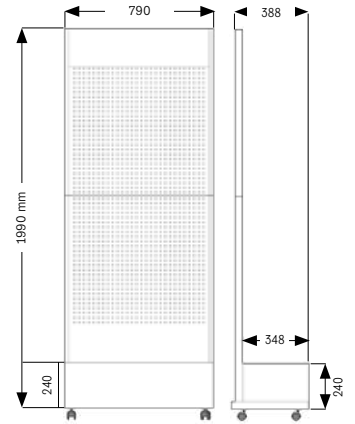

PRÉSENTOIRS DISPLAYS

375.100
Présentoir double face
Double-sided display
€ 385,00
5x4pcs

Structure en métal peint
Personnalisable
Hauteur réglable

Coated metal structure
Customizable graphics area
Adjustable-height feet

375.101
Présentoir mural multi-usages
Multi-use wall display
€ 659,00
5x4pcs

Structure en métal peint
Personnalisable
4 roues – 2 arrière avec frein
3 étagères larges avec porte-étiquettes à clipser
20 crochets longs

Coated metal structure
Customizable graphics area
4 wheels - rear 2 with stoppers
3 wide shelves with price strips
20 long hooks

375.104
Présentoir mural multi-usages à crochets uniquement
Multi-use wall display (hooks only)
€ 495,00
5x4pcs

Structure en métal peint
Personnalisable
4 roues – 2 roues arrières avec frein
50 crochets longs

Coated metal structure
Customizable graphics area
4 wheels - rear 2 with stoppers
50 long hooks

Étiquette amovible
Removable sticker
375.106 Regea
375.107 Sthauer
375.108 Beauty & Waxing
375.109 Hair care
375.110 Prosafe & Proinox
375.111 Nail System
€ 16,50

cm 50X15 h