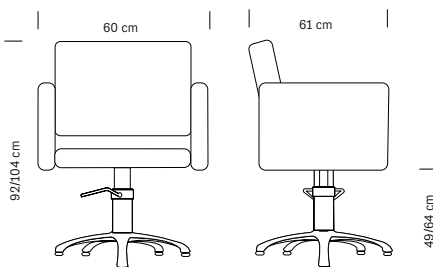

Le fauteuil Hair Diamond se caractérise par des lignes carrées mais souples grâce aux broderies du revêtement qui lui apportent une touche de sobriété élégante. Le rembourrage en mousse de polyuréthane rend le fauteuil très confortable et d'impact. Base ronde ou carrée ou pivotant en aluminium à cinq branches avec pompe pneumatique et frein.

The Hair Diamond has unusual lines, square and light at the same time, thanks to the stitching in the upholstery which creates an effect of tasteful elegance. The polyurethane foam padding makes this chair particularly comfortable, with a truly outstanding look. Available with round, square or five-spoke aluminium base, swivel with hydraulic pump and brake.