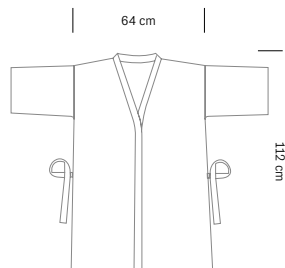

401.452
KIMONO SALONE
Kimono professionnel
Professional kimono
€ 29,90
5x12pcs

100% Polyester
Hydrofuge
Doux et confortable

100% Polyester
Waterproof
Soft and comfortable

cm 64x112 h