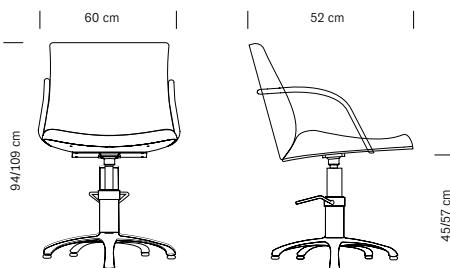

Fauteuil professionnel rembourré en mousse de polyuréthane, revêtement en sky pour coiffeurs. Ses accoudoirs métalliques incurvés confèrent au fauteuil Hair Moon une élégance minimaliste et ajoutent une touche élégante au salon. Il peut être équipé du lave-tête Moon et donner continuité et style à votre salon.

Professional hairdresser's chair with polyurethane foam padding and sky upholstery. The curved metal armrest lends the Hair Moon chair minimal elegance, for a touch of class in the salon. It can be combined with the Moon hairwash basin for continuity and style in your salon.