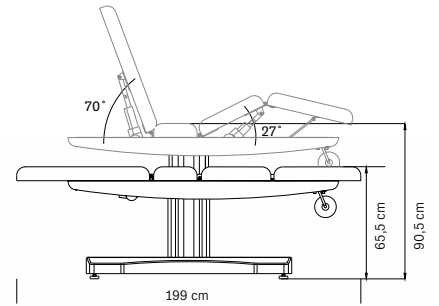

376.005
ATLANTIC WOOD ADVANCE

Lit électrique 2 moteurs
Electric massage 3-motors bed

€ **2.690,00**

5x2pcs

Réglage électrique de la hauteur
et du dossier

Coussin et orifice visage

Finition en bois

Revêtu en sky blanc

Porte-rouleaux

Capacité de charge: 175 Kg

*Power-operated back and leg-rest
height adjustment*

Pillow with face cradle

Wood finish

White sky upholstery

Paper roll holder

Maximum load capacity: 175 Kg

300 watt

220-240V~50/60 Hz

Poids - *Weight*: 83 Kg

cm 199x74x65,5/90,5 h

350.317
ATLANTIC WOOD

Lit électrique 2 moteurs
Electric massage 2-motors bed

€ **2.390,00**

5x2pcs

Réglage électrique de la hauteur
et du dossier

Coussin et orifice visage

Finition en bois

Revêtu en sky blanc

Porte-rouleaux

Capacité de charge: 175 Kg

*Power-operated back and leg-rest
height adjustment*

Pillow with face cradle

Wood finish

White sky upholstery

Paper roll holder

Maximum load capacity: 175 Kg

300 watt

220-240V~50/60 Hz

Poids - *Weight*: 83 Kg

cm 199x74x65,5/90,5 h