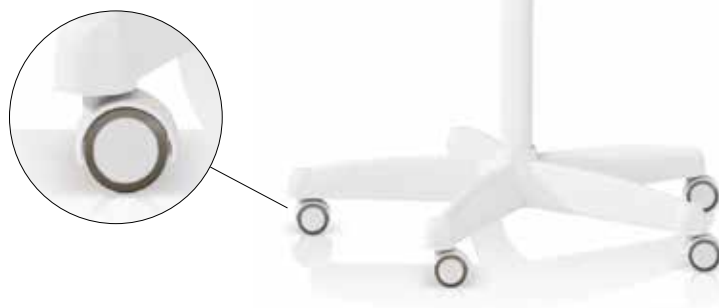

370.082
5D LED AIR TOUCH
Lampe loupe professionnelle
Professional magnifier lamp

€ 98,50
5x6pcs

Loupe 5 dioptries
Lampe led à lumière chaude et froide
(3000k - 6000k)
Touches de réglage et allumage « tactile »
Tête orientable à 360°
Couvercle de protection de la loupe
Serre-joint inclus

5-Diopter lens
Led lamp with warm and cool light
(3000k - 6000k)
On/off and adjustment touch keys
360° Rotatable head
Protective lens cover
Clamp supplied

La Loupe 5d Air Touch, est une loupe de table de 5 dioptries. La lampe LED est équipée d'un couvercle de protection et de touches tactiles pratiques permettant de sélectionner différents types de lumière (chaude ou froide) et luminosité. La tête de la lampe peut pivoter à 360 degrés.

The 5D Led Air Touch is a table magnifying glass with a 5-diopter lens. The LED lamp has a protective cover and handy touch controls, thanks to which it is possible to select different types of warm or cool light and brightness. The lamp head can turn through 360 degrees.

Ø cm 12,7 lampe loupe -
Magnifier lamp
12 watt
100-240V~ 50/60 Hz

LED LIGHT

370.083
€ 74,90

Pied pour lampe loupe 5D Led Air Touch
Roulettes en caoutchouc
silencieuses et anti-rayures

5D Led Air Touch stand
Silent rubber wheels
and anti-scratch