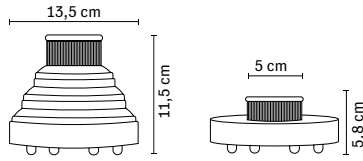

DIFFUSEURS HAIR DRYER DIFFUSER

Pratique et rapide à monter, il est équipé d'une capsule dans laquelle verser des huiles essentielles ou restructurantes pour cheveux qui seront vaporisées pendant l'utilisation de l'appareil. Le diffuseur est garanti également à hautes températures.

Practical and quick to assemble, it contains a capsule where essential oil or products for damaged hair can be inserted to be vaporised during use. The diffuser is also guaranteed against high temperatures.

400.719 € 9,50
Diffuseur silicon rose
Silicon diffuser pink
5X24pcs