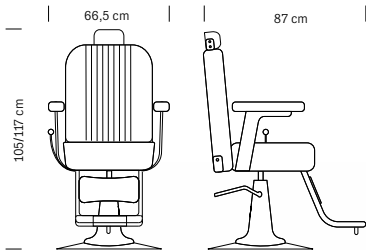

€ 865,00
5x2pcs

Structure chromée
Revêtu en simili cuir
Appuie-tête réglable
Lever pour régler le dossier
Base ronde en acier

Chromed frame
Black sky eco-leather upholstery
Adjustable headrest
Lever reclines the backrest
Round base steel

cm 51x47x101/115 h (max)