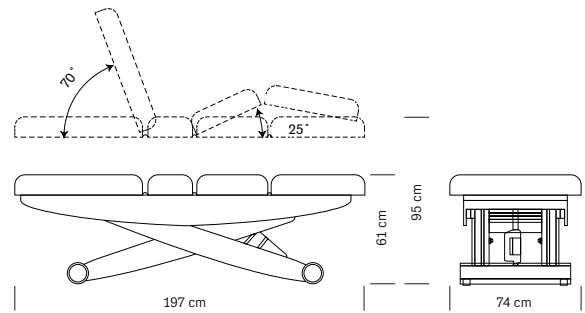

376.001
COLONIAL WOOD SPA

Lit électrique 3 moteurs
et fonction chromothérapie
*Electric massage 3-motor bed
and chromotherapy function*

€ 2.990,00

5x2pcs

Réglage électrique de la hauteur,
du dossier et du repose-jambes
Coussin et orifice visage
Base avec lumières LED
Finition en bois
Revêtu en sky blanc
Capacité de charge: 175 Kg

*Power-operated back and leg-rest
height adjustment
Pillow with face cradle
Base with Led lights
Wood finish
White sky upholstery
Maximum load capacity: 175 Kg*

300 watt
220-240V~50/60 Hz
Poids - Weight: 89 Kg
cm 197x74x61/95 h