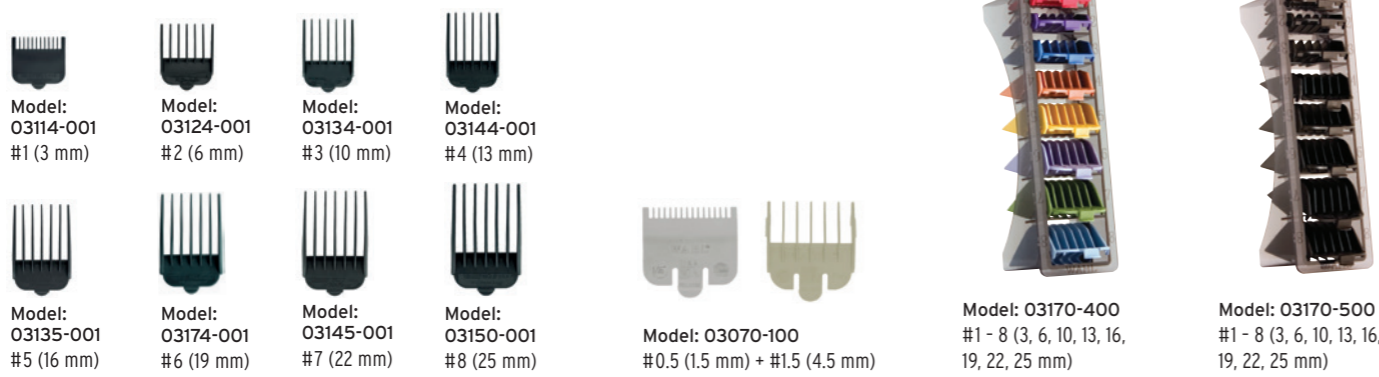

PROFESSIONAL NYLON ATTACHMENT COMBS

Fits
Super Taper | Cordless Super Taper | Super Taper Chrome | Taper2000 | Cordless Legend | Cordless Senior | Magic Clip | Cordless Magic Clip | Legend | Balding

Model: 03166
#1 - 4 (3, 6, 10, 13 mm)

Fits
Beret | Stealth Beret

Model: 1881-7170
#1 - 6 (3, 6, 9, 12, 18, 25 mm)

Fits
Beretto

Model: 03059-100
#0.5 - 1.5 (1.5, 3, 4.5 mm)

Fits
Detailer | Hero

Model: 08081.7810
#0.5 - 1.5 (1.5, 3, 4.5 mm)

Fits
5 Star Detailer | Cordless Detailer Li