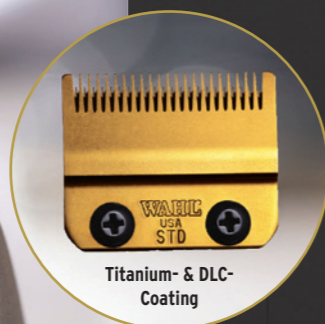

Titanium- & DLC-Coating

Model: 08148-716

GOLD CORDLESS DETAILER LI®

Professional cord / cordless trimmer for precisely worked out details

GOLD T-WIDE DETAILER BLADE 0,4 mm:
Extra wide (40.6 mm),
adjusts to 0 - Overlap

Li-Ion battery:
run time: 100 Min.
charging time: 60 Min.

Cord / cordless

3 attachment combs:
1.5 mm | 3 mm | 4.5 mm

Included:
Innovative premium charging stand