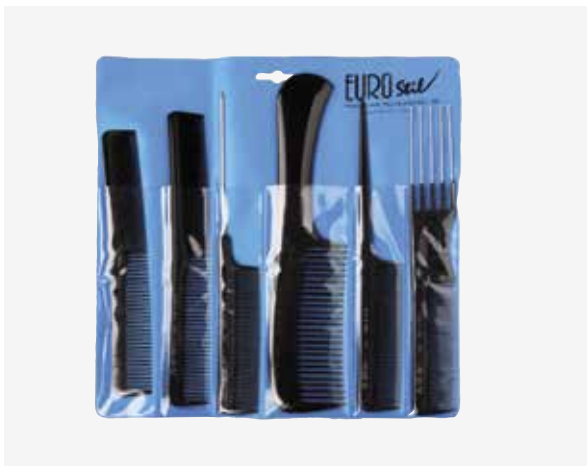

Étui de peignes professionnels
Estojo pentes profissionais

u.m.vta: 10 10

Comprend 6 peignes professionnels
Inclui 6 pentes profissionais

REF.00950

PV/PR **4,68€**

EAN: 8423029009618

REF. 00114
REF. 00115
REF. 00116
REF. 00118
REF. 00128
REF. 00136/50