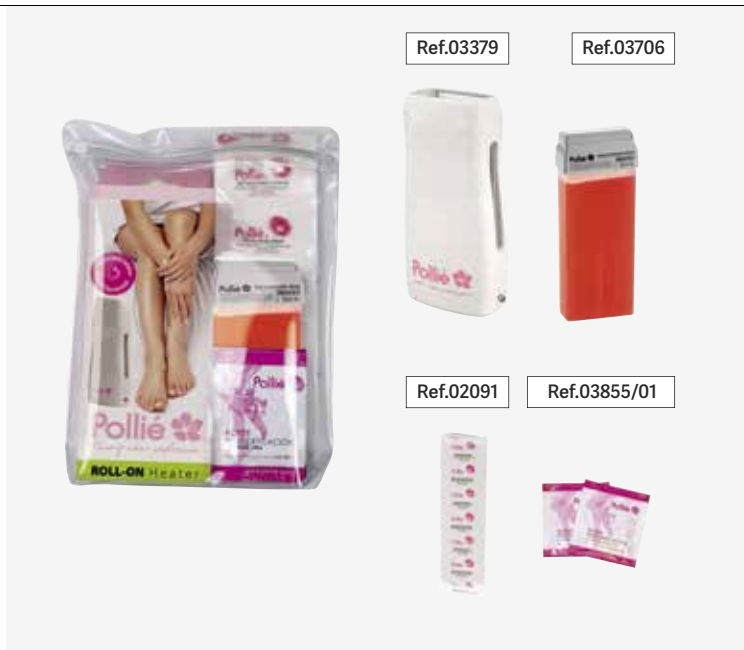

Kits d'épilation Pollié

Kits de depilação Pollié

u.m.vta: 1 10

REF.03310

PV/PR **17,62€**

EAN: 8423029031305

6x10 units

13x50 units

Contient · Contém

- 1 chauffe-eau 15W
- 1 roll-on Argan
- 1 paquet de 20 bandes d'épilation
- 3 serviettes de l'huile post-épilation

- 1 aquecedor roll-on 15W
- 1 argônio roll-on
- 1 embalagem de
- 20 tiras de depilação
- 3 toalha de óleo pós-depilação

Les trousse d'épilation sont idéales pour une épilation facile et confortable contient tout ce dont vous avez besoin pour une épilation professionnelle à domicile. Pour avoir de belles jambes toute l'année

Kits de depilação Pollié, ideal para uma depilação fácil e confortável, com tudo que você precisa para depilar profissionalmente em casa. Para pernas lindas o ano todo.

u.m.vta: 1 9

REF.03925

PV/PR **25,60€**

EAN: 8423029036546

9x9 units

Contient · Contém

- 1 chauffe-eau 20W
- 1 roll-on Argan
- 1 paquet de 20 bandes d'épilation
- 3 serviettes de l'huile post-épilation

- 1 aquecedor roll-on 20W
- 1 argônio roll-on
- 1 embalagem de
- 20 tiras de depilação
- 3 toalha de óleo pós-depilação