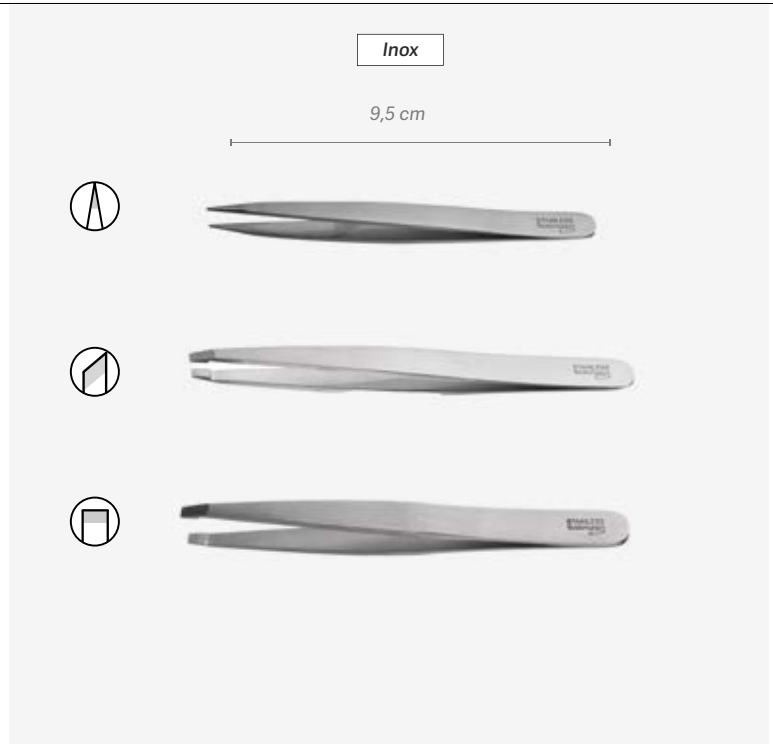

PV/PR **4,26€**

EAN: 8423029022327

Pointe oblique
Pointe oblique

REF.02469

PV/PR **4,26€**

EAN: 8423029022334

Pointe plate
Ponta plana

u.m.vta: 12 12