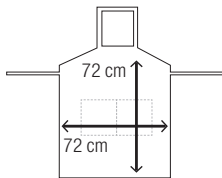

SOFT POLYESTER

Tablier à teinture MIKY-3

- 1 Coloris noir. Double poche centrale. Dimension d'une poche: 20x20cm. Tour de cou réglable. Qualité professionnelle : Soft polyester. Miky apron. Black. MNO
- 6
- 12

767 855

9,20€