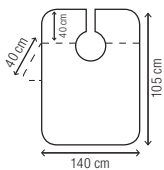

CAPES ET PEIGNOIRS

840 515

840 516

840 517

840 518

840 520

840 521

NEW

Peignoir cape tête barber-shop

1 Cape extra large pour une protection optimale.

10 Système d'attache 5 boutons pression. MNO

20 **840 515** Kuster Pro

840 516 barber-crâne gris et noir

840 517 barber-rouge et bleu

840 518 barber-gris et rayure

840 520 tête barber-shop rayé vert

840 521 rayé-gris barber

840 522 rayé-bleu-blanc-rouge barber

Au choix

13,80€

840 522

840 520

100% POLYESTER

SCRATCH

Peignoir Chany

1 Cape. MNO

12 **784 280** Blanc/White

36 **784 289** Noir/Black

Coloris au choix

11,20€

SCRATCH

Cape City

1 Cape. Grand modèle. MNO

12 **784 269**

15,50€

SCRATCH

100% POLYESTER

Peignoir City

1 Tissu léger et robuste. Facile à laver.

12 MNO

24 **784 279**

17,50€