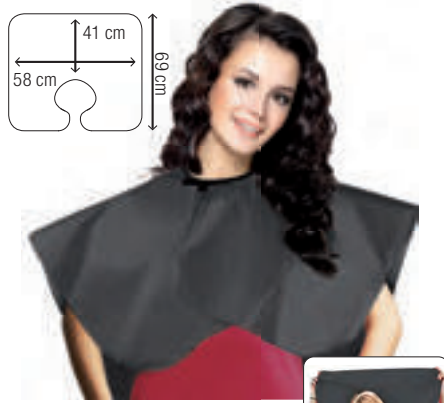

60 cape. MOQ

120 767 422

4,60€

Cape Aida

1 Extra large. Black tinting cape. Longer

60 length for extra protection. MNO

120 767 429

8,40€