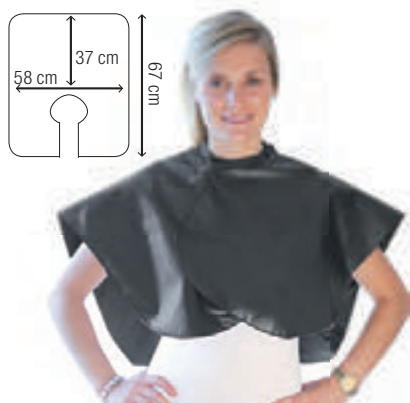

CAPES À TEINTURE

1 Qualité EVA. Plastique. Black tinting

60 cape. MOQ

120 767 422

4,60€