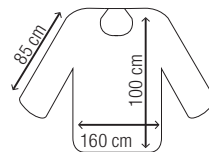

Cape City

1 Cape. Grand modèle. MNO

12 **784 269**

15,50€