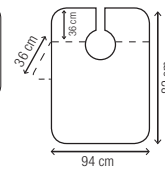

CAPES ENFANTS

1 Lavage 40°. Séchage sur ceintre. Sans
10 repassage. MNO

30 **840 604**

15,50€

1 Lavage 40°. Séchage sur ceintre. Sans
10 repassage. MNO

30 **840 603**

15,50€

100% polyester. TAFFETA économique
grand confort. Adulte et ado. MNO

50 **784 273**

8,80€

Lavage/ Machine wash 40°C, re-
passage minimum. Cool iron. MNO

10 **784 313**

13,80€

1 Lavage 40°. Séchage sur ceintre.
6 Sans repassage. MNO

12 **840 607** Blanc/ white ☐

840 608 Noir/ black ☒

Au choix

11,40€