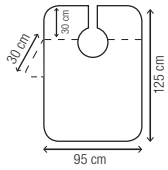

CAPES ENFANTS

Cape robot

1 Lavage 40°. Séchage sur ceintre. Sans
10 repassage. MNO

30 **840 604**

15,50€