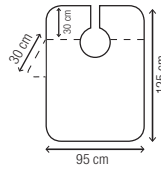

Cape queen elsa

1 Lavage 40°. Séchage sur ceintre. Sans
10 repassage. MNO

30 **840 603**

15,50€