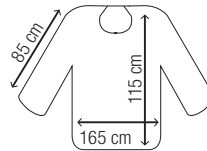

PEIGNOIRS

Polysoft
CONFORT
& DOUCEUR

Peignoir Fany soft
1 Imperméable et facile d'entretien.
12 Fluide et confortable. MNO
24

- 784 330 Blanc/White
- 784 332 Bleu/Blue
- 784 333 Rose/Pink
- 784 335 Gris/Grey
- 784 339 Noir/Black

Au choix

25,60€

i Poche permettant un suivi de la fiche client (ouverture en bas pour évacuer les cheveux tombés)

CONSEIL

Facile d'entretien, lavage antitâche même à 40°C, fluide, confortable, sans repassage après un lavage à 40°C, essorage doux et séchage sur cintre, tissu «infroissable» pour une utilisation intensive. 100% polyester and waterproof gown, unisex. Easy to care. Resistant to colour staining even a 40°C Wash. Soft wringing and drying on hanger. Uncrushable tissue for intense use.

Microfibre
LÉGER &
ROBUSTE

Polyester
WATERPROOF
& RÉSISTANT

Au choix :

Peignoir Newix microfibre
1 Tissu léger et robuste. Facile à laver. Pas besoin de repassage. MNO
10
50

- 784 410 Blanc/White Scratch
- 784 417 Noir/Black Scratch

- 784 411 Blanc/White Pression
- 784 418 Noir/Black Pression

- 784 412 Blanc/White Crochet
- 784 419 Noir/Black Crochet

Au choix

23,80€

Au choix :

Peignoir Newix Politet
1 Tissu léger et robuste. Facile à laver.
10 Pas besoin de repassage. MNO
50

- 784 380 Blanc/White Scratch
- 784 387 Noir/Black Scratch

- 784 381 Blanc/White Pression
- 784 388 Noir/Black Pression

- 784 382 Blanc/White Crochet
- 784 389 Noir/Black Crochet

Au choix

18,50€