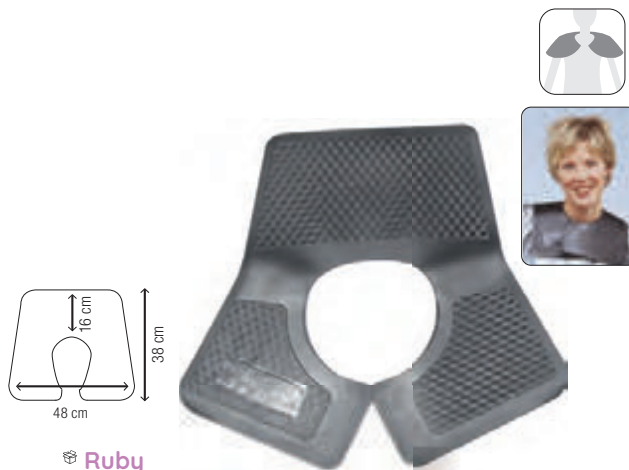

Ruby

1 Colour black. MNO

36 763 559

16,80€

Capcounet lestée

1 Cutting cape. MNO

12 763 509

8,70€