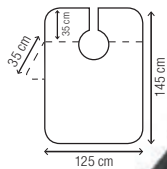

Maxi-cape Bazik

100% polyester. TAFFETA économique
grand confort. Adulte et ado. MNO

50 **784 273**

8,80€