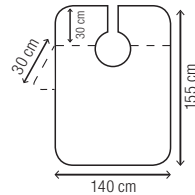

CAPES ET PEIGNOIRS

840 515

840 516

840 517

840 518

840 520

840 521

NEW

Peignoir cape tête barber-shop

1 Cape extra large pour une protection optimale.

10 Système d'attache 5 boutons pression. MNO

20 **840 515** Kuster Pro

840 516 barber-crâne gris et noir

840 517 barber-rouge et bleu

840 518 barber-gris et rayure

840 520 tête barber-shop rayé vert

840 521 rayé-gris barber

840 522 rayé-bleu-blanc-rouge barber

Au choix

13,80€

840 522

840 520

100% POLYESTER

SCRATCH

Peignoir Chany

1 Cape. MNO

12 **784 280** Blanc/White

36 **784 289** Noir/Black

Coloris au choix

11,20€

SCRATCH

Cape City

1 Cape. Grand modèle. MNO

12 **784 269**

15,50€

SCRATCH

100% POLYESTER

Peignoir City

1 Tissu léger et robuste. Facile à laver.

12 MNO

24 **784 279**

17,50€